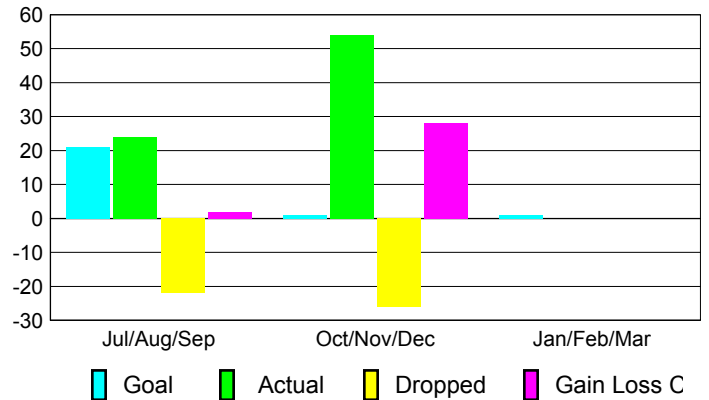

Membership Results 2012-2013

Goal, New, Dropped, Gain/Loss

Comparison of Membership Gain/Loss

Current Year Compared to the Previous Year