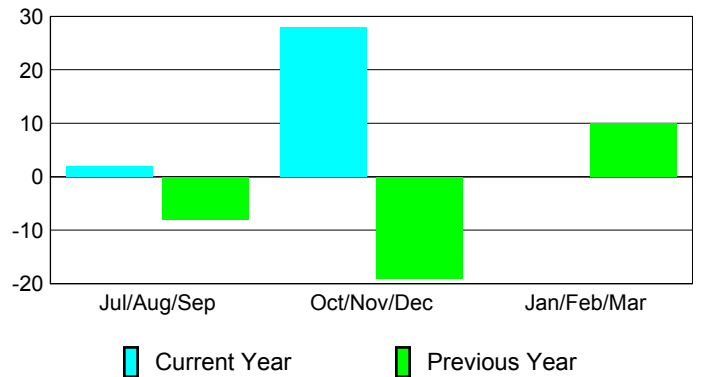

Membership Results
2012-2013

Membership
2011-2012

Month	Net Memb Goal	Actual New Memb	Actual Dropped Memb	Gain/Loss of Memb	Gain/Loss of Memb
Jul/Aug/Sep	21	24	-22	2	-8
Oct/Nov/Dec	1	54	-26	28	-19
Jan/Feb/Mar	1	0	0	0	10
Totals	23	78	-48	30	-17

Membership Results 2012-2013

Goal, New, Dropped, Gain/Loss

Comparison of Membership Gain/Loss

Current Year Compared to the Previous Year

Gender Comparison 2012-2013

Jan/Feb/Mar

Male

Female